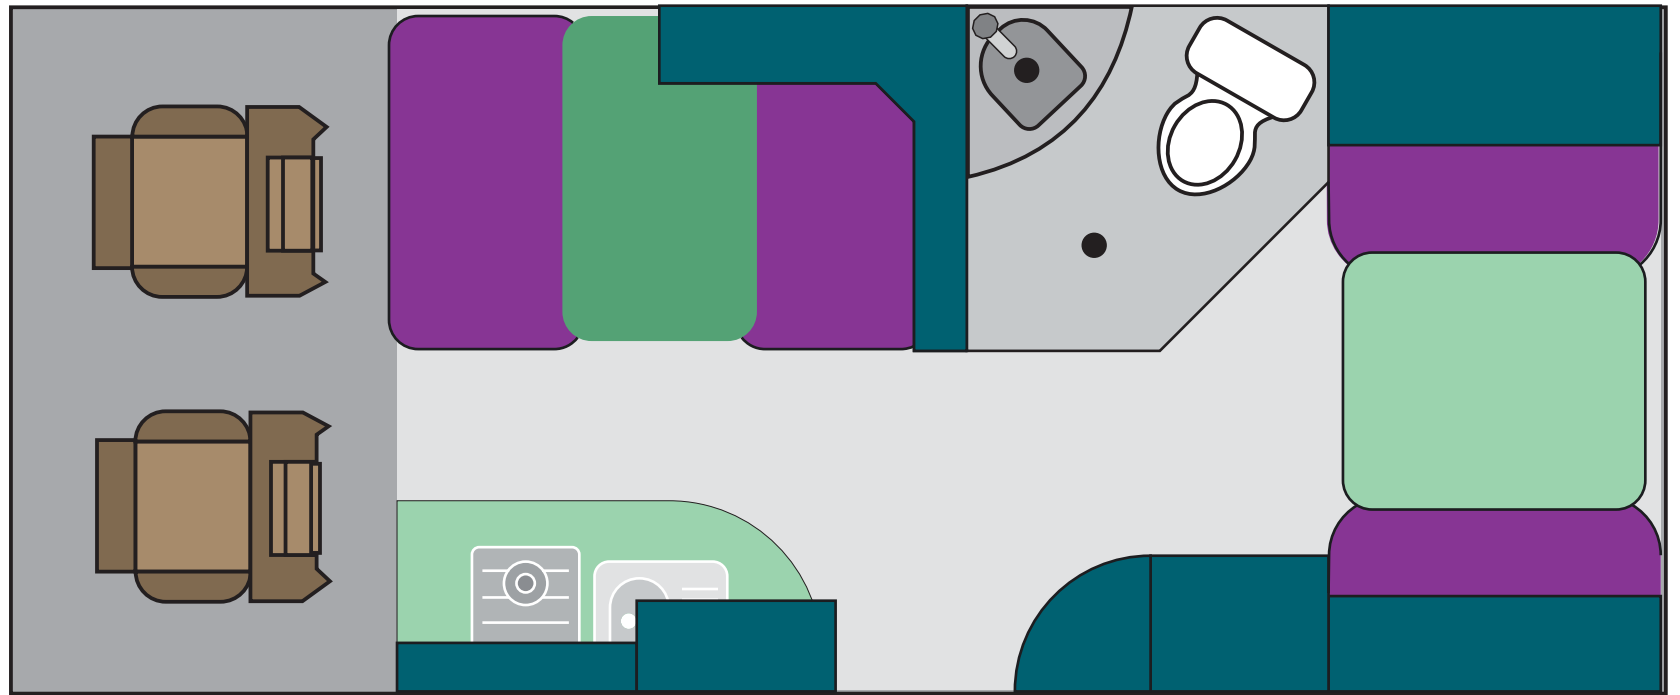

Maui 4 sleeper (Mercedes M/T)

maui

www.maui.co.za

Day

1.8m

1.0m

1.27m

1.27m

2.2m

Night